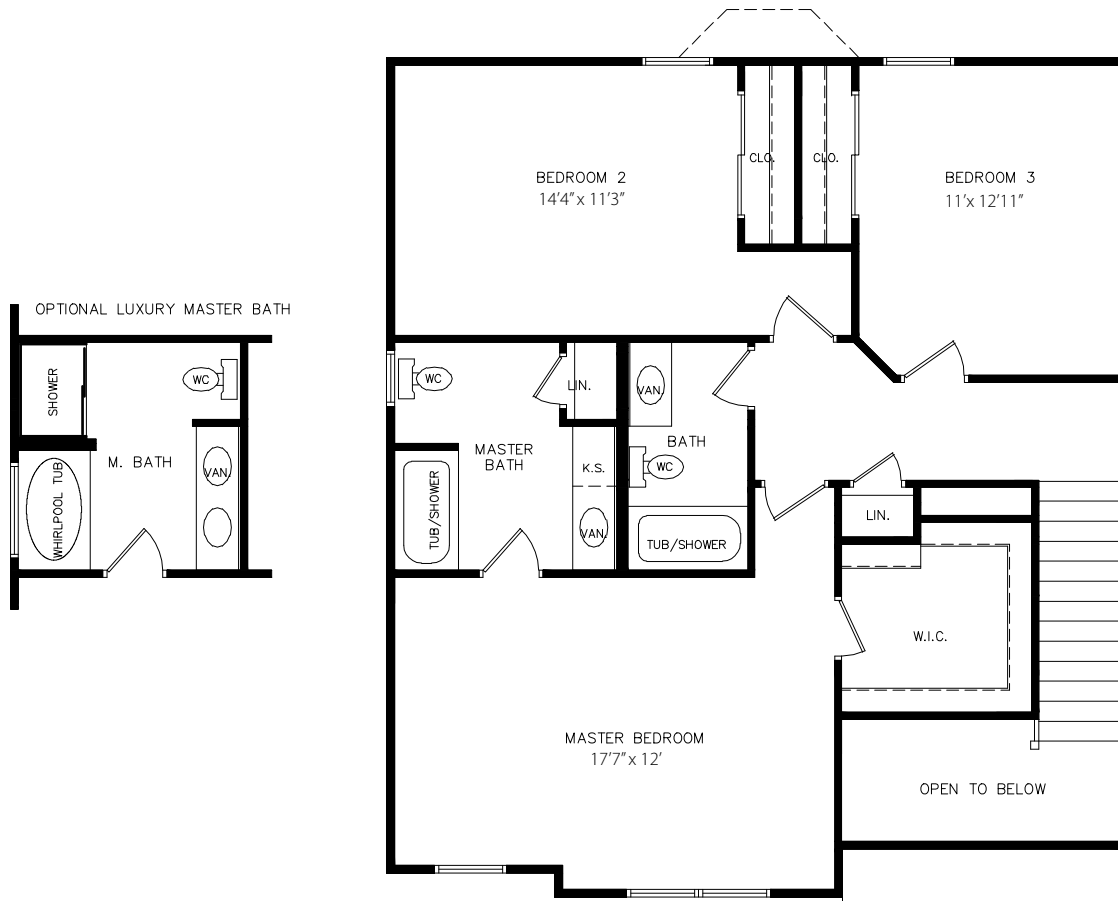

Modesto II

SECOND FLOOR

Approx. 981 Sq. Ft.

Floor plans will vary in precise detail from actual construction. All room dimensions, window and door locations, door swings and other details shown are subject to field adjustment and will vary from the base floor plan shown. Where shown, refrigerators, washers, dryers and various other appliance items are representations of the locations and may not be included in the price of the home.