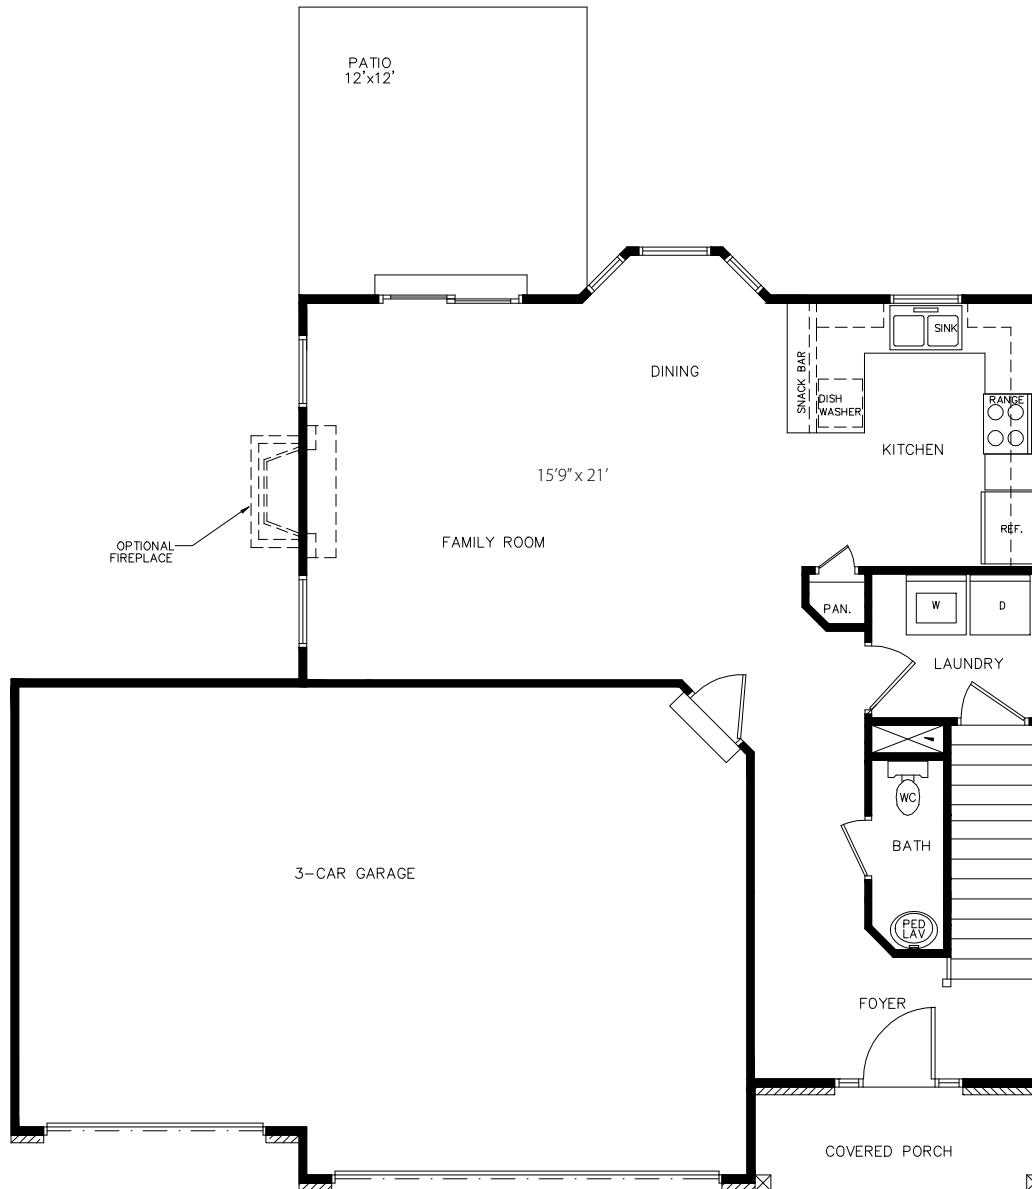

Modesto II

FIRST FLOOR
Approx. 731 Sq. Ft.

SQUARE FOOTAGE:	
FIRST LEVEL -	731 SQ. FT.
SECOND LEVEL -	981 SQ. FT.
TOTAL -	1712 SQ. FT.
GARAGE -	643 SQ. FT.

Floor plans will vary in precise detail from actual construction. All room dimensions, window and door locations, door swings and other details shown are subject to field adjustment and will vary from the base floor plan shown. Where shown, refrigerators, washers, dryers and various other appliance items are representations of the locations and may not be included in the price of the home.