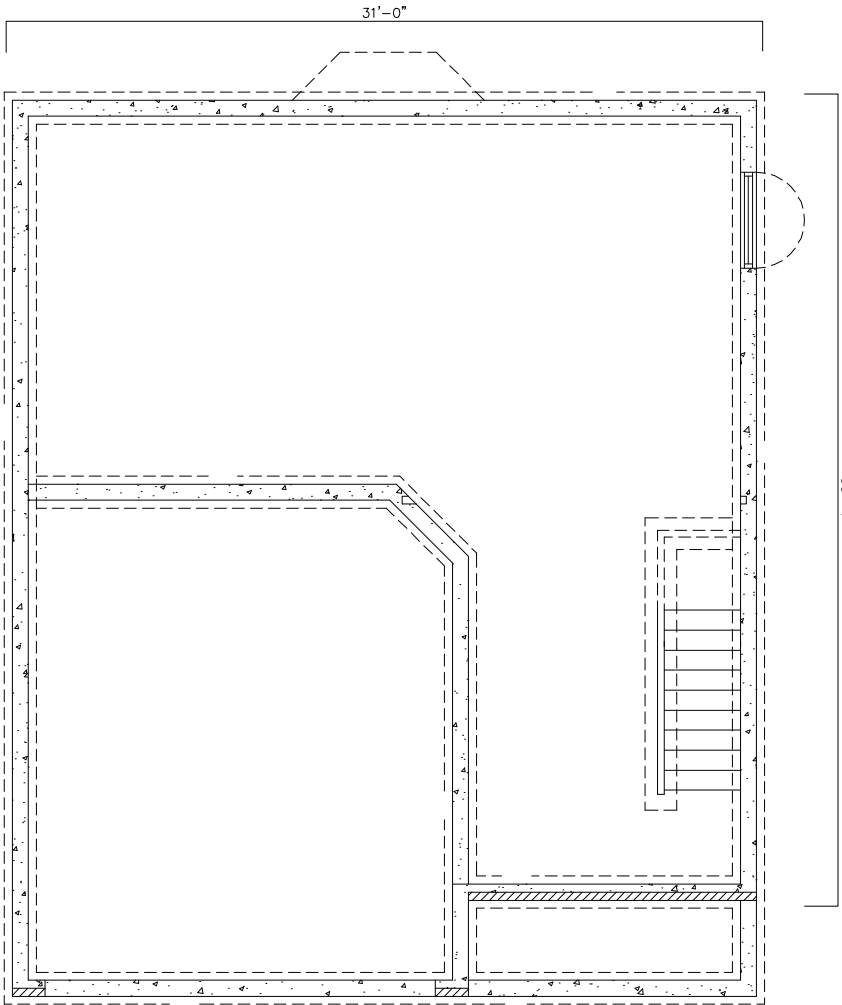

Modesto

BASEMENT
Approx. 980 Sq. Ft.

Floor plans will vary in precise detail from actual construction. All room dimensions, window and door locations, door swings and other details shown are subject to field adjustment and will vary from the base floor plan shown. Where shown, refrigerators, washers, dryers and various other appliance items are representations of the locations and may not be included in the price of the home.