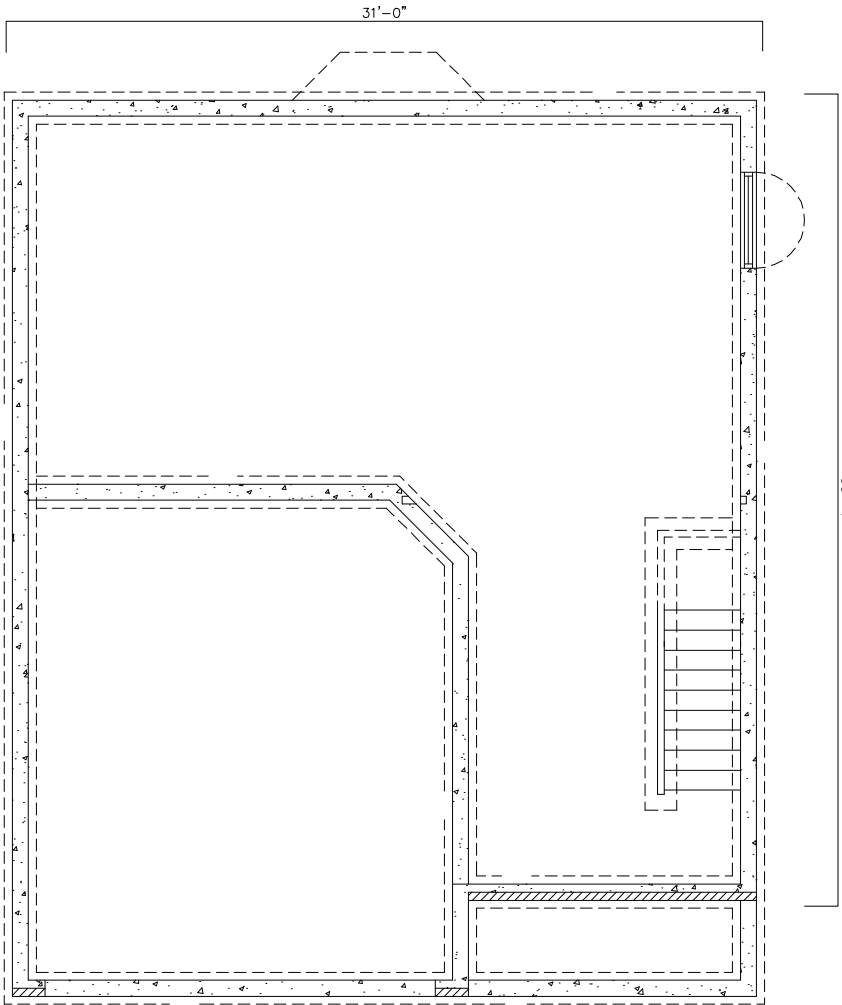

# Modesto

BASEMENT  
Approx. 980 Sq. Ft.

*Floor plans will vary in precise detail from actual construction. All room dimensions, window and door locations, door swings and other details shown are subject to field adjustment and will vary from the base floor plan shown. Where shown, refrigerators, washers, dryers and various other appliance items are representations of the locations and may not be included in the price of the home.*