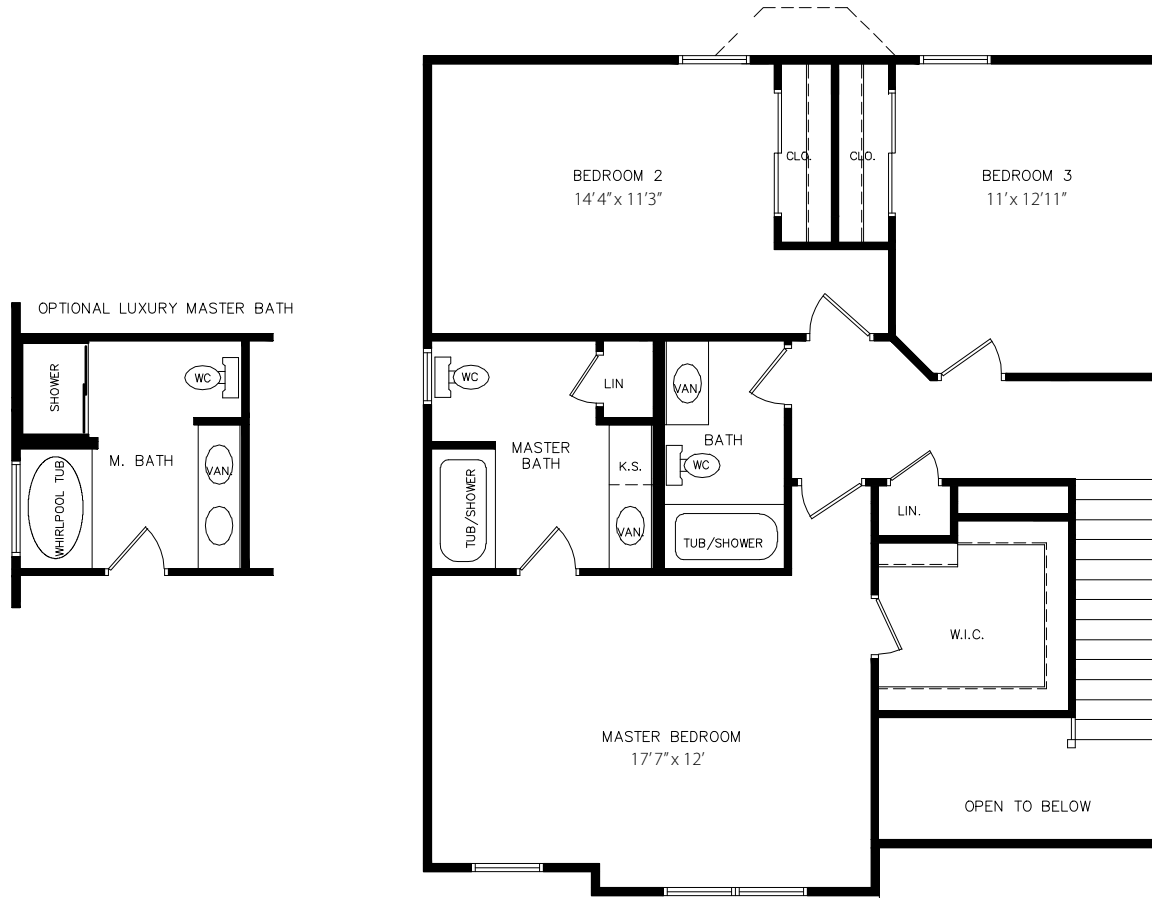

Modesto
SECOND FLOOR
Approx. 980 Sq. Ft.

Floor plans will vary in precise detail from actual construction. All room dimensions, window and door locations, door swings and other details shown are subject to field adjustment and will vary from the base floor plan shown. Where shown, refrigerators, washers, dryers and various other appliance items are representations of the locations and may not be included in the price of the home.