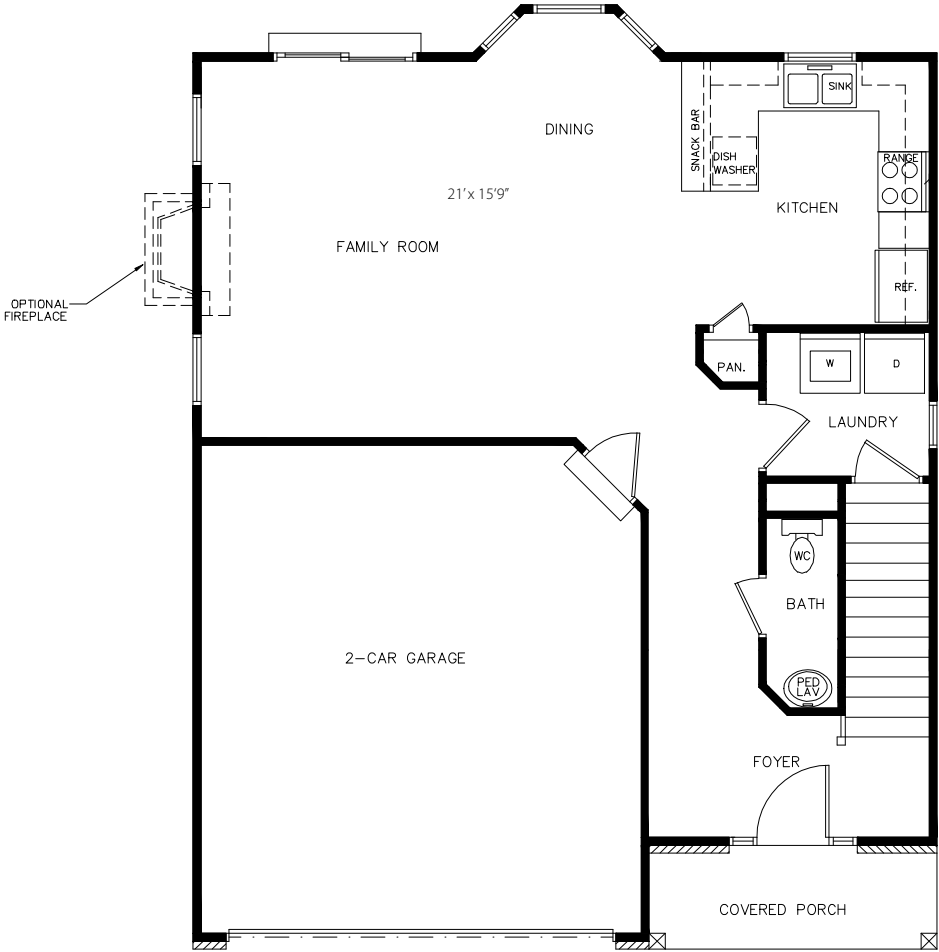

Modesto

FIRST FLOOR
Approx. 731 Sq. Ft.

Floor plans will vary in precise detail from actual construction. All room dimensions, window and door locations, door swings and other details shown are subject to field adjustment and will vary from the base floor plan shown. Where shown, refrigerators, washers, dryers and various other appliance items are representations of the locations and may not be included in the price of the home.