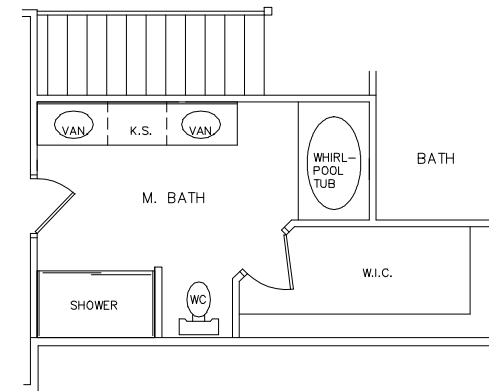

Loredo

SECOND FLOOR

Approx. 1160 Sq. Ft.

LUXURY BATH OPTION