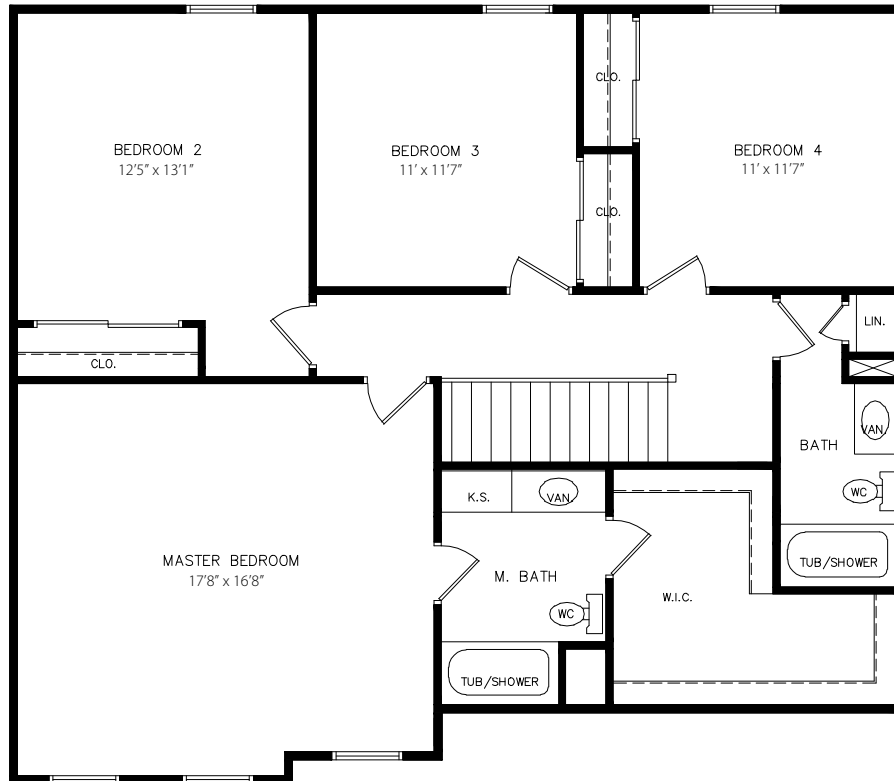

Loredo

SECOND FLOOR

Approx. 1160 Sq. Ft.

LUXURY BATH OPTION