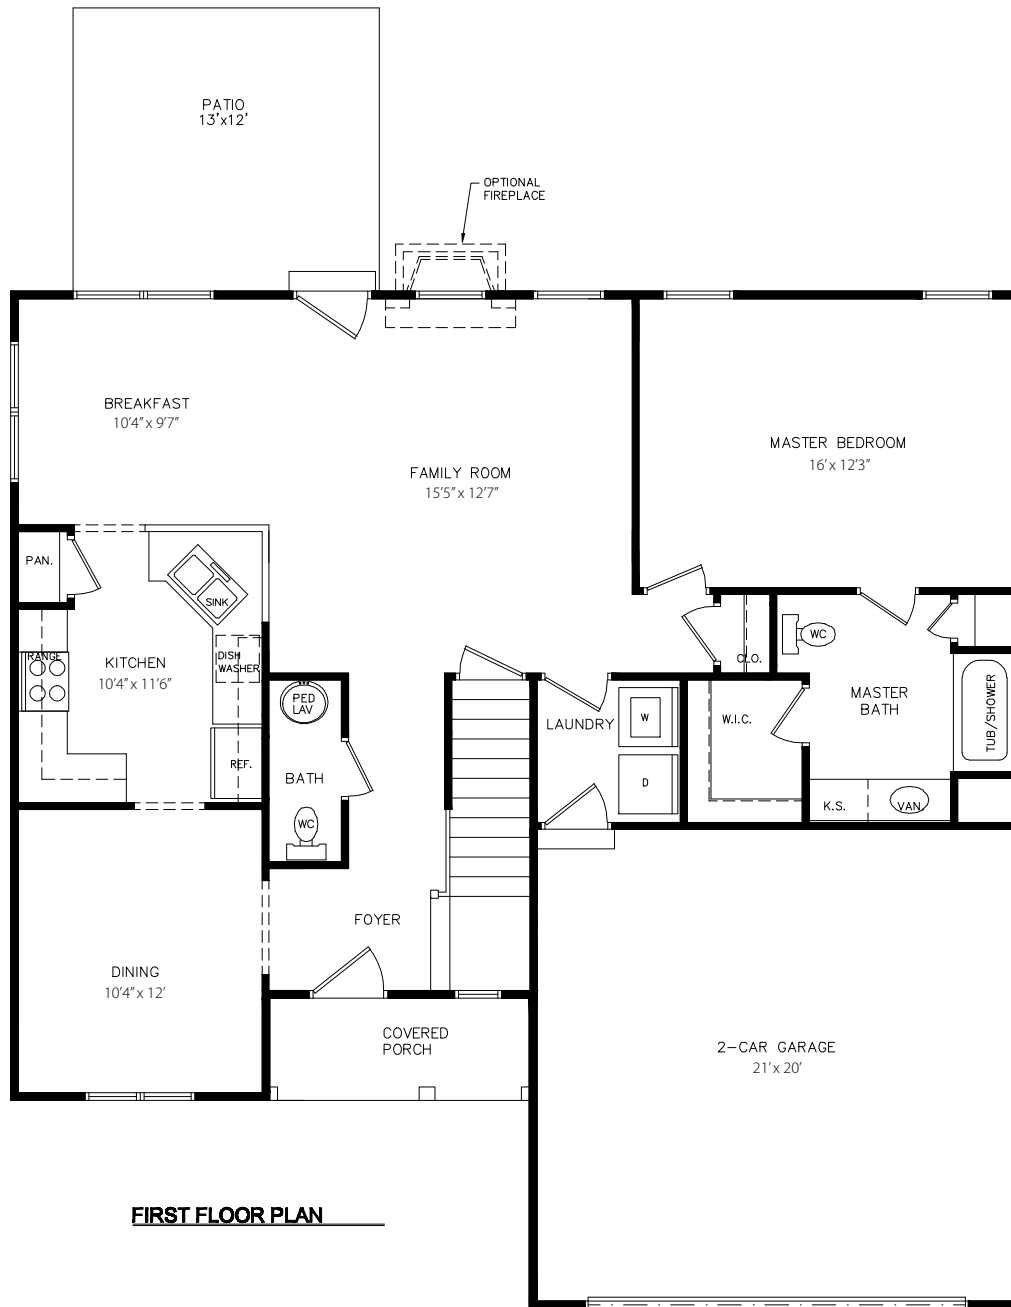

**Hampton**

FIRST FLOOR  
Approx. 1200 Sq. Ft.

**OPTIONAL LUXURY MASTER BATH**

*Floor plans will vary in precise detail from actual construction. All room dimensions, window and door locations, door swings and other details shown are subject to field adjustment and will vary from the base floor plan shown. Where shown, refrigerators, washers, dryers and various other appliance items are representations of the locations and may not be included in the price of the home.*