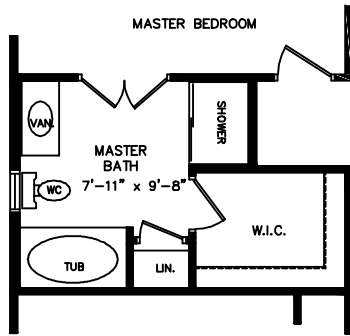

Durango

FIRST FLOOR

Approx. 1800 Sq. Ft. of Living Space

OPTIONAL LUXURY MASTER BATH

FLOOR PLAN

Floor plans will vary in precise detail from actual construction. All room dimensions, window and door locations, door swings and other details shown are subject to field adjustment and will vary from the base floor plan shown. Where shown, refrigerators, washers, dryers and various other appliance items are representations of the locations and may not be included in the price of the home.