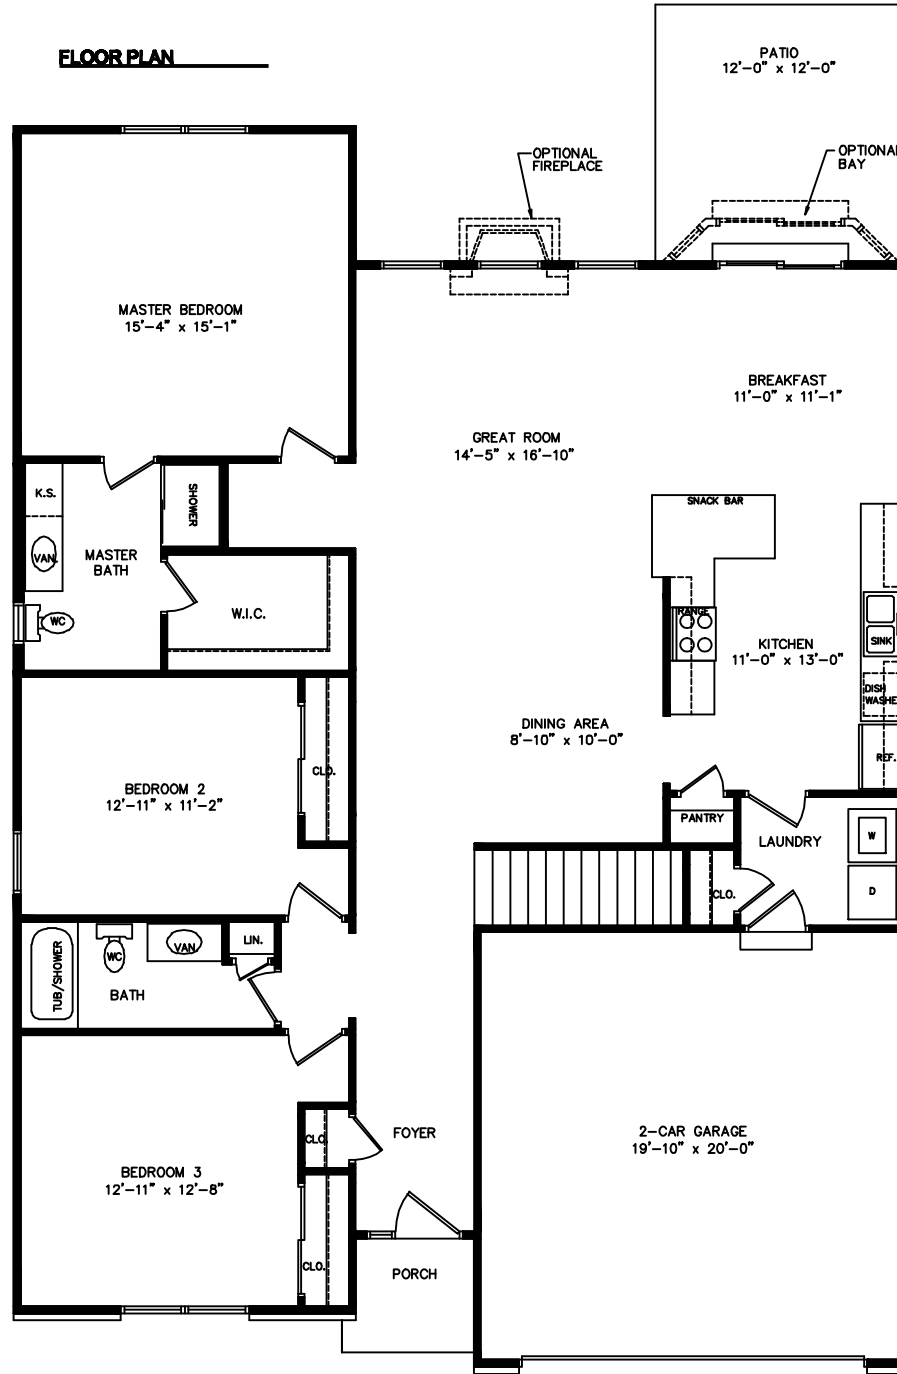

Durango

FIRST FLOOR

Approx. 1800 Sq. Ft. of Living Space

OPTIONAL LUXURY MASTER BATH

FLOOR PLAN

Floor plans will vary in precise detail from actual construction. All room dimensions, window and door locations, door swings and other details shown are subject to field adjustment and will vary from the base floor plan shown. Where shown, refrigerators, washers, dryers and various other appliance items are representations of the locations and may not be included in the price of the home.